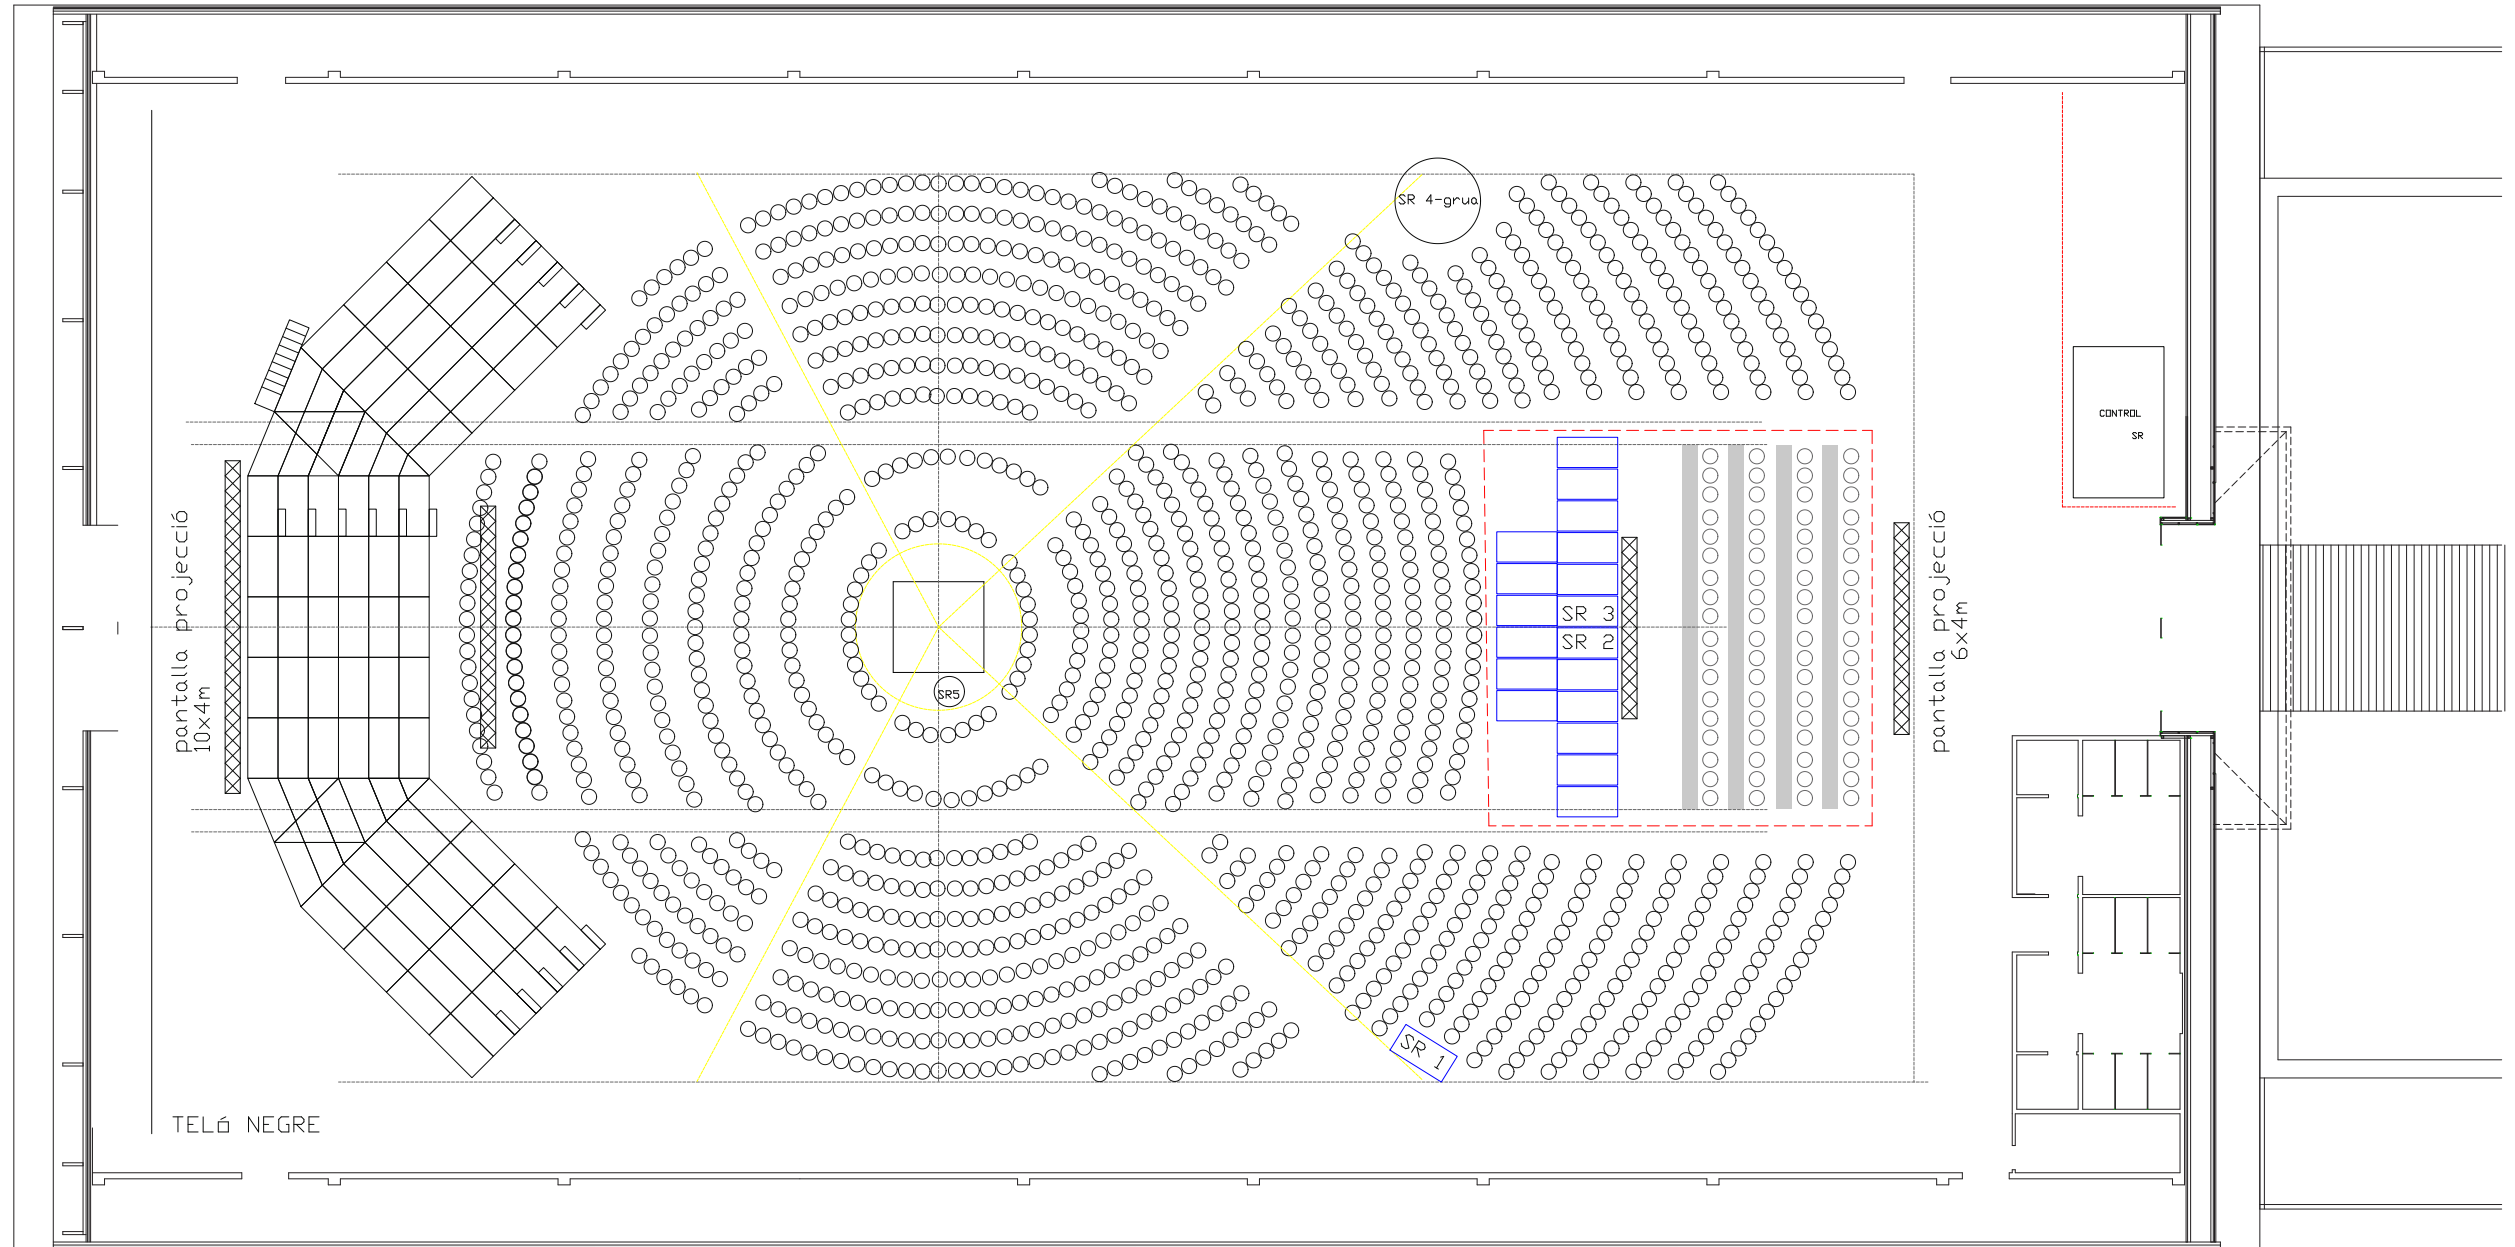

# Auditorium 1200 pax

# Auditorium 300 pax

# Exhibition 120 Booths (3m x 3m)