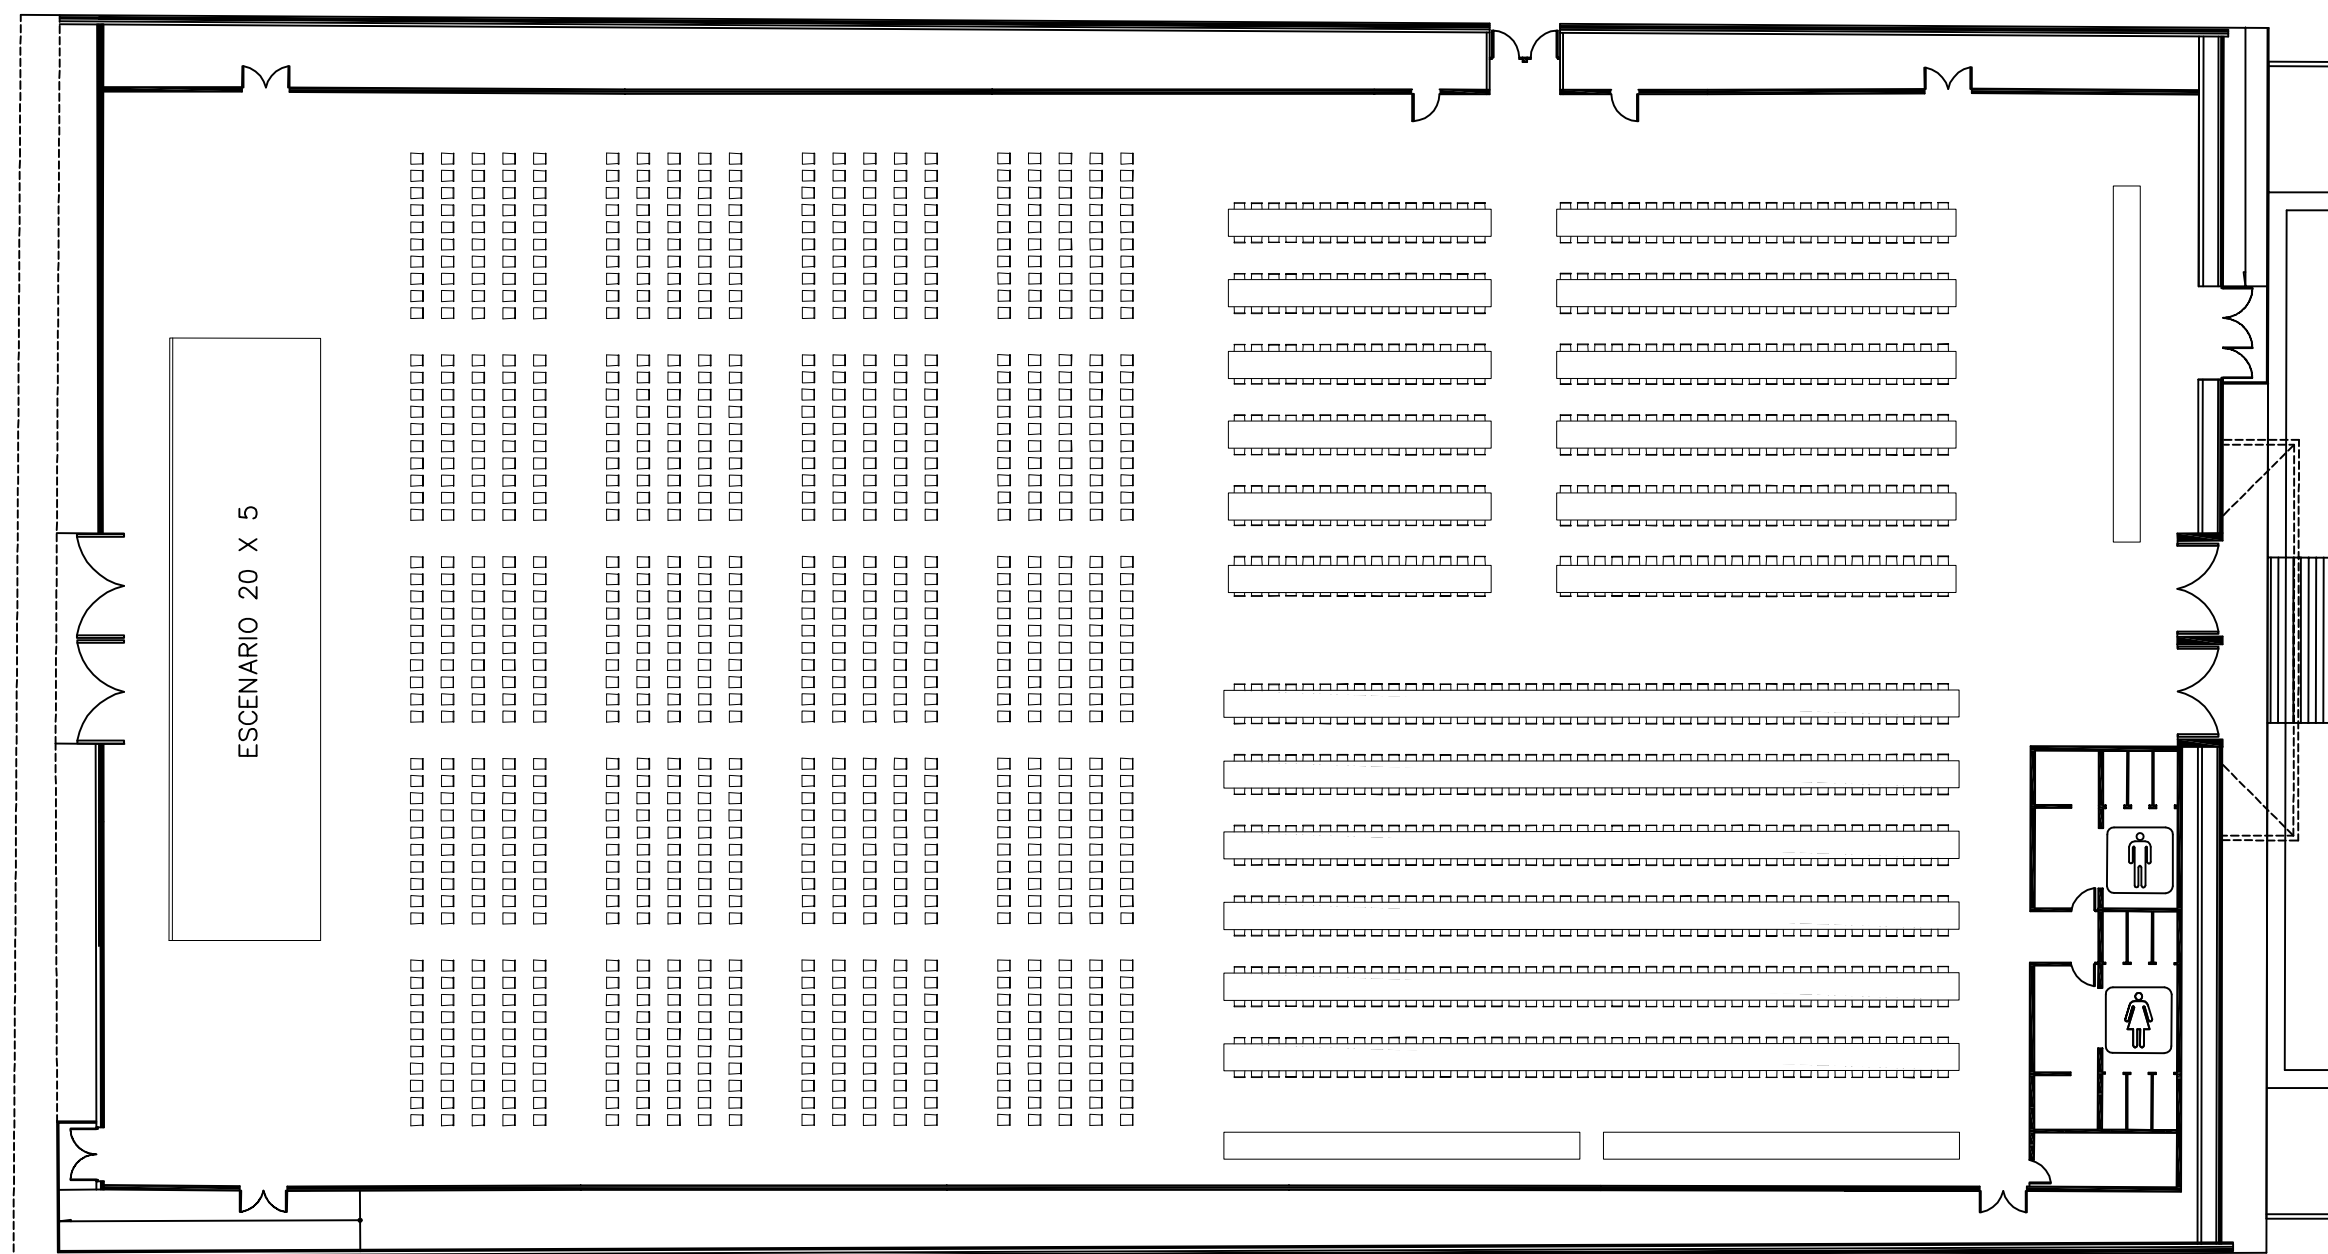

Banquet 900 pax