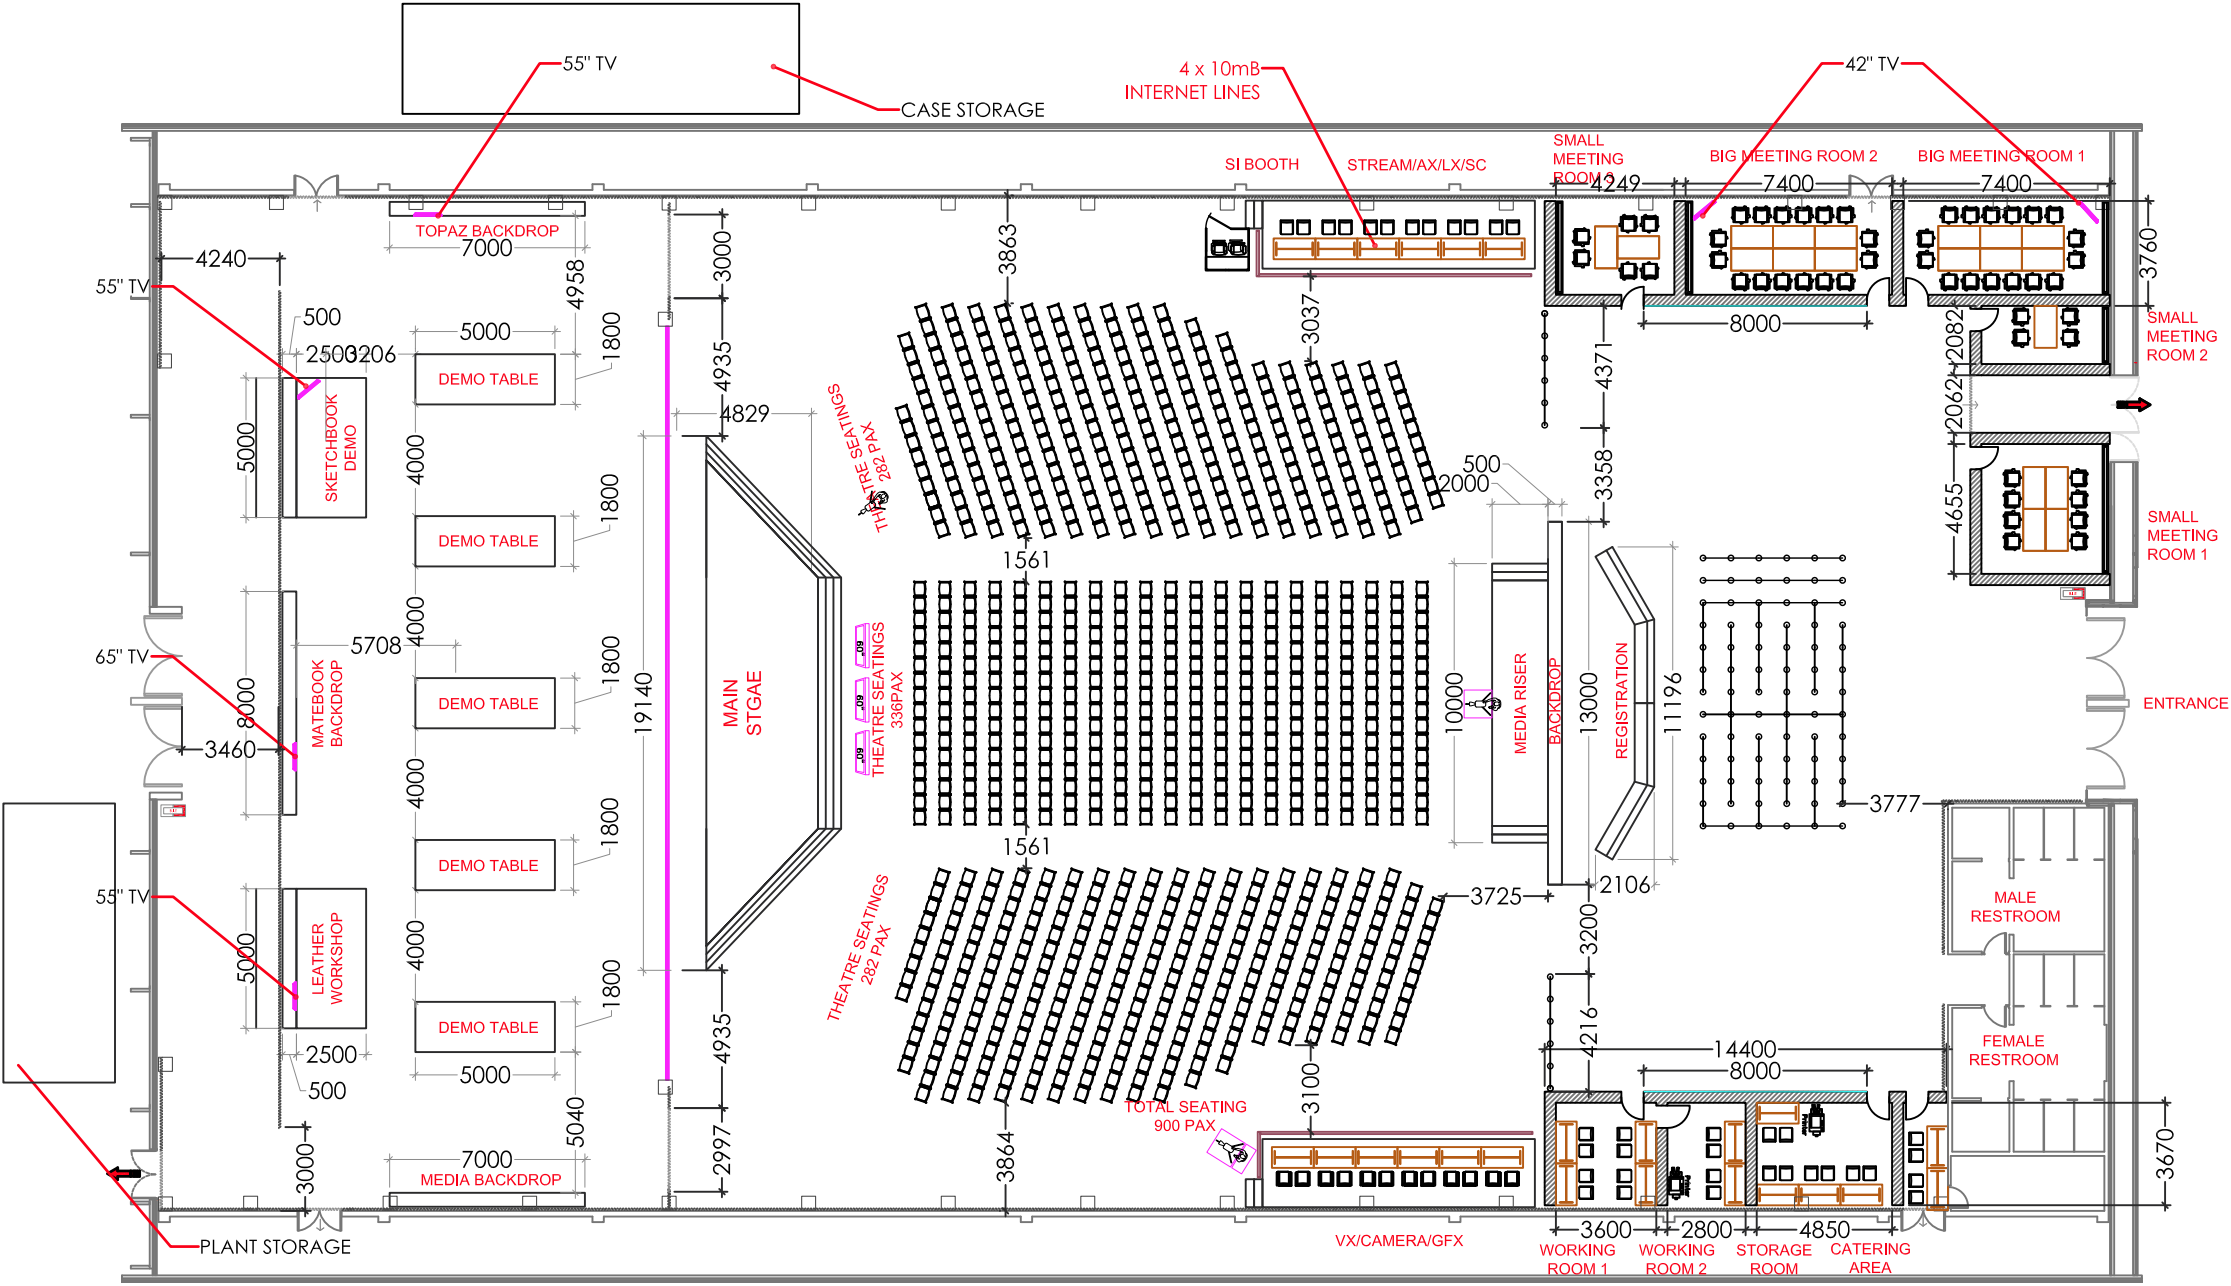

Auditorium 1000 Pax, Expo and Meeting Rooms